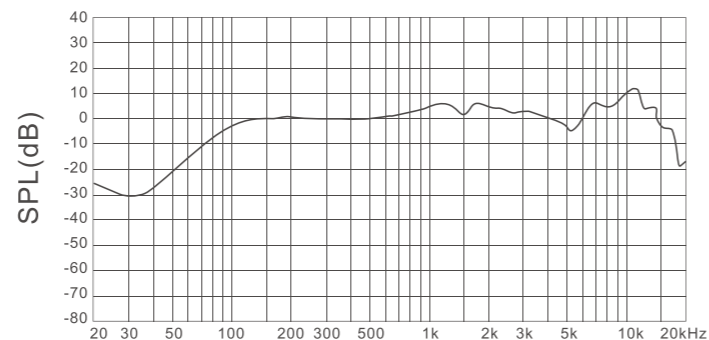

CSJ-05A

Specifications

System type	Full range active speaker system	
Frequency range(-10dB)*1	75Hz-18kHz	*1 Full space (4) conditions
System power	40W+40W	
Product size	157mm x 247.5mm x 188.6mm (H x W x D)	
Net weight	3kg (6.6lbs)	
Connection port	Audio input/output (RCA) Speaker output (CSJ-05 only) Microphone input(TS,unbalanced)	
Units	Full range unit: 116mm (4.5") cone, 25.5mm (1") voice coil x1	
Control panel	Main volume Stereo/mono R/L balance Microphone gain Echo level	
Indicator light	Power on (green LED)	
Bluetooth	Bluetooth on (blue LED)/TWS (green LED) Version 5.3 Range: up to 9m (30ft)	
Input voltage	100-240V / 50-60Hz	
Box material	5mm (0.196") ABS	