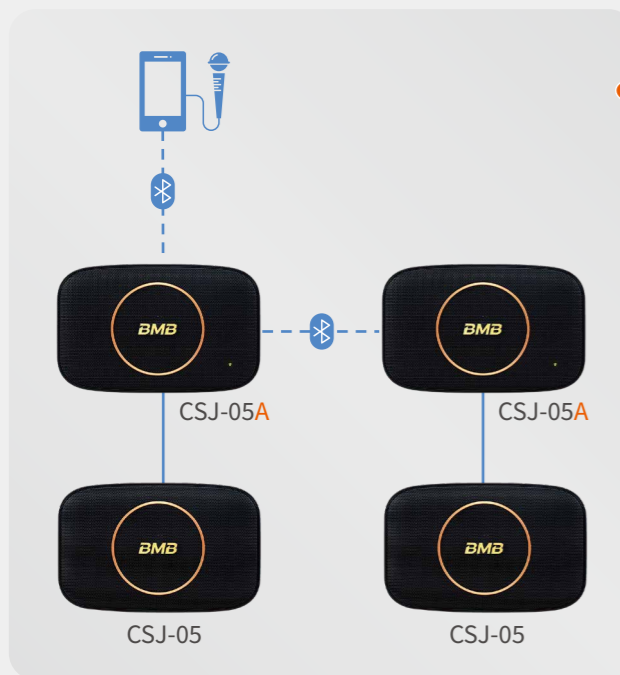

Enjoy surprising power

- ♥ Karaoke
- ♥ Live streaming

A 1ch compact system

CSJ-05A 40W x 1ch

1pc of CSJ-05A, wireless microphone WH-210.
Easy to setup, plug and sing!

Basic stereo sound

- ☑ Listen music
- ☑ External stereo for PC

B 2ch stereo system

CSJ-05A 40W x 2ch

2 pcs CSJ-05A,
wireless linked by TWS function.

Large space use

- ☑ Coffee shop / restaurant
- ☑ Office
- ☑ Entertainment room

C 4ch basic system

CSJ-05A + CSJ-05

One CSJ-05A can link with another CSJ-05A wirelessly via Bluetooth,
and each CSJ-05A can be connected to one CSJ-05 externally.

CSJ-05A

Specifications

System type	Full range active speaker system	
Frequency range(-10dB)*1	75Hz-18kHz	*1 Full space (4) conditions
System power	40W+40W	
Product size	157mm x 247.5mm x 188.6mm (H x W x D)	
Net weight	3kg (6.6lbs)	
Connection port	Audio input/output (RCA) Speaker output (CSJ-05 only) Microphone input(TS,unbalanced)	
Units	Full range unit: 116mm (4.5") cone, 25.5mm (1") voice coil x1	
Control panel	Main volume Stereo/mono R/L balance Microphone gain Echo level	
Indicator light	Power on (green LED)	
Bluetooth	Bluetooth on (blue LED)/TWS (green LED) Version 5.3 Range: up to 9m (30ft)	
Input voltage	100-240V / 50-60Hz	
Box material	5mm (0.196") ABS	

Introduction to rear panel

1. Master volume knob
2. Stereo/mono switch button*1
3. R/l balance knob
4. Microphone volume knob
5. Effect volume knob
6. Bluetooth switch (short press to turn off/on, long press to turn on/off TWS function)
7. Speaker output connector (CSJ-05 only)
8. Audio signal input/output (RCA)
9. Microphone input (TS, unbalanced)
10. Power switch