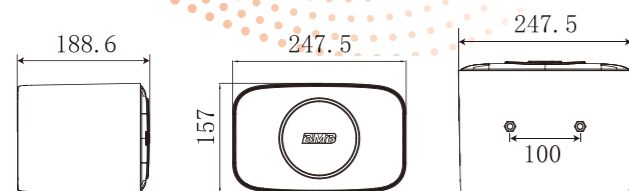

CSJ-05A

Specifications

System type	Full range active speaker system	
Frequency range(-10dB)*1	75Hz-18kHz	*1 Full space (4) conditions
System power	40W+40W	
Product size	157mm x 247.5mm x 188.6mm (H x W x D)	
Net weight	3kg (6.6lbs)	
Connection port	Audio input/output (RCA) Speaker output (CSJ-05 only) Microphone input(TS,unbalanced)	
Units	Full range unit: 116mm (4.5") cone, 25.5mm (1") voice coil x1	
Control panel	Main volume Stereo/mono R/L balance Microphone gain Echo level	
Indicator light	Power on (green LED)	
Bluetooth	Bluetooth on (blue LED)/TWS (green LED) Version 5.3 Range: up to 9m (30ft)	
Input voltage	100-240V / 50-60Hz	
Box material	5mm (0.196") ABS	

*1 Stereo Mode
By link with additional CSJ-05/05A, it can be set into Stereo Mode.

CSJ-05

Specifications

System Type	Full range speaker	
Frequency Range(-10dB)*1	62Hz-18kHz	*1 Full space (4) conditions
Sound Pressure Level*2	82dB	*2 1w1m on-axis, swept-sine in anechoic environment
Impedance	8Ω	
Power Capacity	Continuous 60W, Program 120W	
Dimensions	157mm x 247.5mm x 188.6mm (H x W x D)	
Net Weight	2.64kg (5.82lbs)	
Input Connectors	12mm (spacing distance) terminal	
Full Range Speaker	116mm (4.5") Cone, 25.5mm (1") Voice Coil x 1	
Cabinet Material	5mm (0.196") ABS	