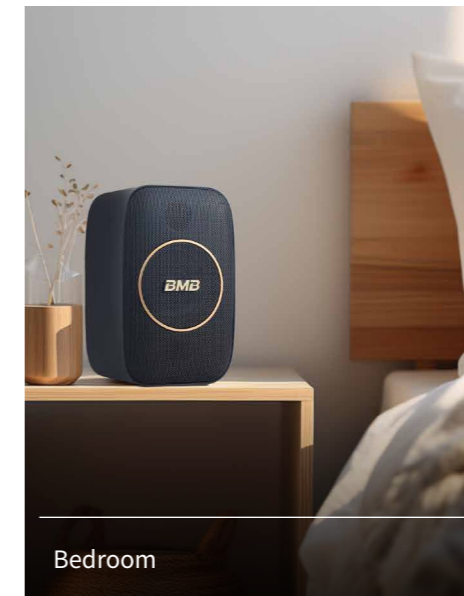

Active Speaker System

CSJ-05A

Surprising power packed in compact **BMB**

Music

40W built-in amplifier
4.5-inch compact Bluetooth speaker

Karaoke

Mic input Echo is included
Enjoy singing

Bluetooth

*Microphone sold separately Green Light | Power indicator

TWS Wireless link

Realize wireless link
between couple of CSJ-05A

Conference room

Bedroom

Coffee shop

More music scene

Living room, bedroom, coffee shop, conference room ...
Use as PC speaker, an external speaker for smartphone, tablet and so on.