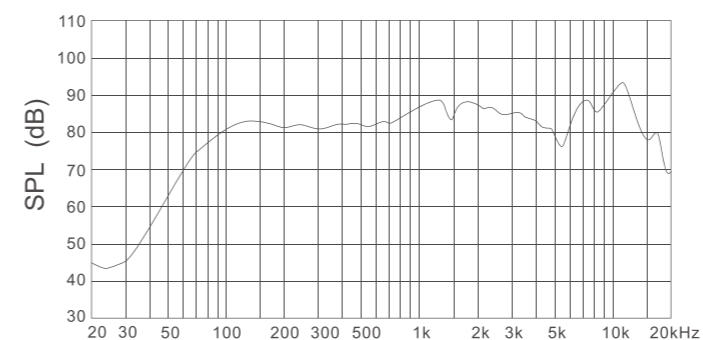

CSJ-05

Specifications

System Type	Full range speaker	
Frequency Range(-10dB)*1	62Hz-18kHz	*1 Full space (4) conditions
Sound Pressure Level*2	82dB	*2 1w1m on-axis, swept-sine in anechoic environment
Impedance	8Ω	
Power Capacity	Continuous 60W, Program 120W	
Dimensions	157mm x 247.5mm x 188.6mm (H x W x D)	
Net Weight	2.64kg (5.82lbs)	
Input Connectors	12mm (spacing distance) terminal	
Full Range Speaker	116mm (4.5") Cone, 25.5mm (1") Voice Coil x 1	
Cabinet Material	5mm (0.196") ABS	

SOUND PRESSURE LEVEL FREQUENCY RESPONSE

IMPEDANCE FREQUENCY RESPONSE