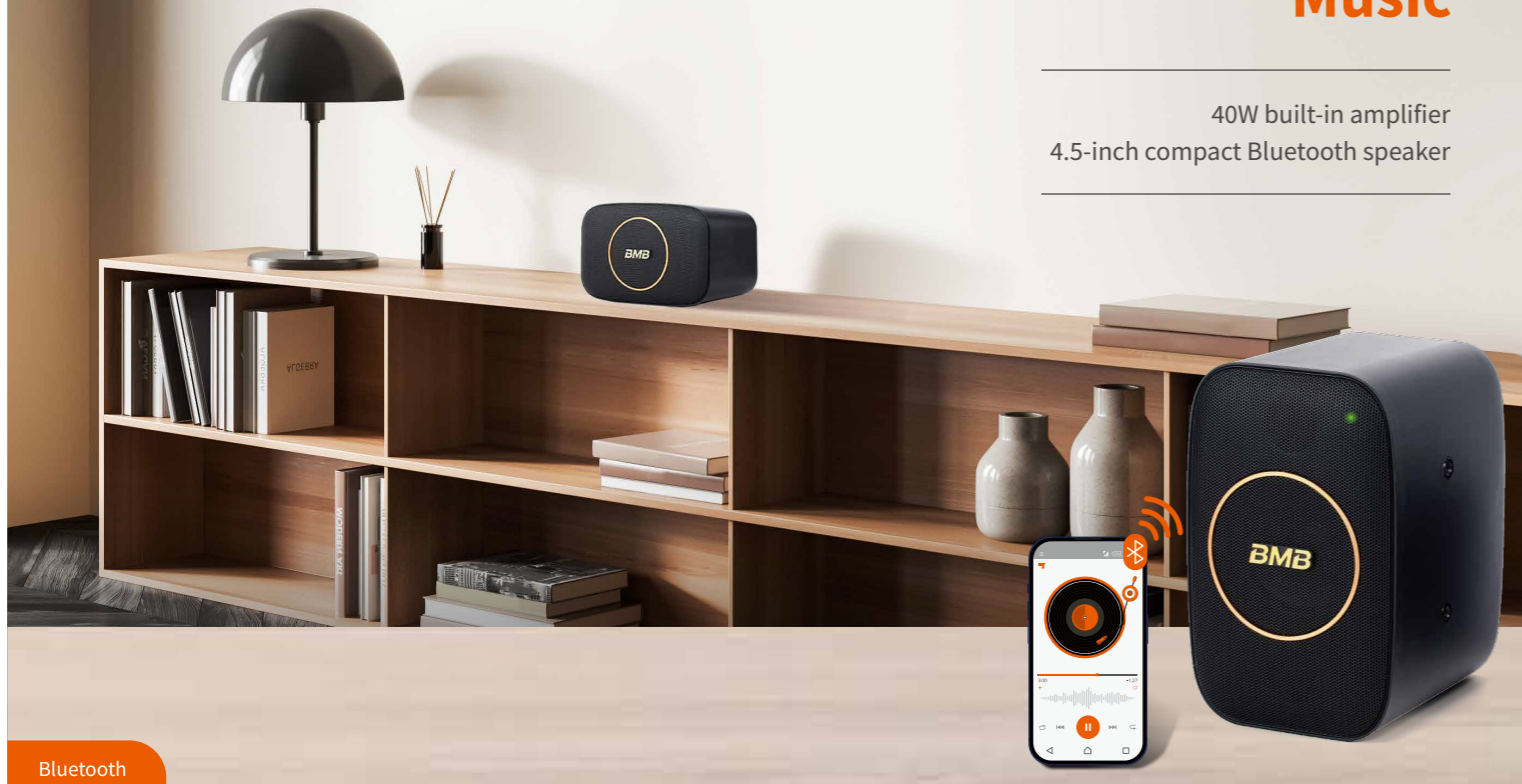

Active Speaker System

CSJ-05A

Surprising power packed in compact **BMB**

Music

40W built-in amplifier
4.5-inch compact Bluetooth speaker

Karaoke

Mic input Echo is included
Enjoy singing

Bluetooth

*Microphone sold separately Green Light | Power indicator

TWS Wireless link

Realize wireless link
between couple of CSJ-05A

Conference room

Bedroom

Coffee shop

More music scene

Living room, bedroom, coffee shop, conference room ...
Use as PC speaker, an external speaker for smartphone, tablet and so on.

B 2ch stereo system

CSJ-05A 40W x 2ch

2 pcs CSJ-05A,
wireless linked by TWS function.

Large space use

- ☑ Coffee shop / restaurant
- ☑ Office
- ☑ Entertainment room

C 4ch basic system

CSJ-05A + CSJ-05

One CSJ-05A can link with another CSJ-05A wirelessly via Bluetooth,
and each CSJ-05A can be connected to one CSJ-05 externally.

High power for commercial use

- ☑ Coffee shop / restaurant
- ☑ Office
- ☑ Entertainment room

D 4ch High power system

CSJ-05 x 4ch, DAR-350HD4

Also can be set up as basic speaker wiring style,
Combined with DAR-HD Series amplifier,
CSW Series active subwoofer.