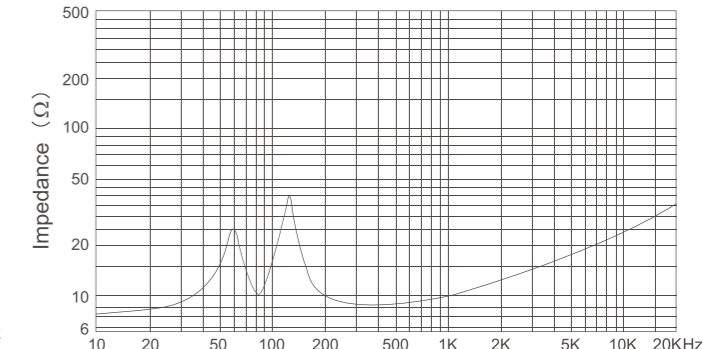

IMPEDANCE FREQUENCY RESPONSE