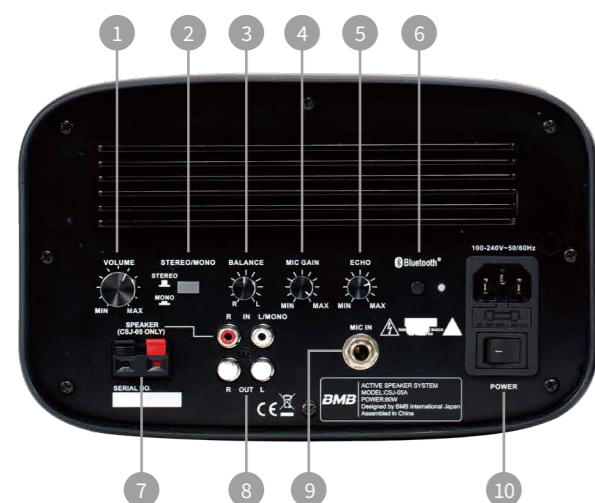

B 2ch stereo system

CSJ-05A 40W x 2ch

2 pcs CSJ-05A,
wireless linked by TWS function.

Large space use

- ☑ Coffee shop / restaurant
- ☑ Office
- ☑ Entertainment room

C 4ch basic system

CSJ-05A + CSJ-05

One CSJ-05A can link with another CSJ-05A wirelessly via Bluetooth,
and each CSJ-05A can be connected to one CSJ-05 externally.

CSJ-05A

Specifications

System type	Full range active speaker system	
Frequency range(-10dB)*1	75Hz-18kHz	*1 Full space (4) conditions
System power	40W+40W	
Product size	157mm x 247.5mm x 188.6mm (H x W x D)	
Net weight	3kg (6.6lbs)	
Connection port	Audio input/output (RCA) Speaker output (CSJ-05 only) Microphone input(TS,unbalanced)	
Units	Full range unit: 116mm (4.5") cone, 25.5mm (1") voice coil x1	
Control panel	Main volume Stereo/mono R/L balance Microphone gain Echo level	
Indicator light	Power on (green LED)	
Bluetooth	Bluetooth on (blue LED)/TWS (green LED) Version 5.3 Range: up to 9m (30ft)	
Input voltage	100-240V / 50-60Hz	
Box material	5mm (0.196") ABS	

Introduction to rear panel

1. Master volume knob
2. Stereo/mono switch button*1
3. R/l balance knob
4. Microphone volume knob
5. Effect volume knob
6. Bluetooth switch (short press to turn off/on, long press to turn on/off TWS function)
7. Speaker output connector (CSJ-05 only)
8. Audio signal input/output (RCA)
9. Microphone input (TS, unbalanced)
10. Power switch

*1 Stereo Mode
By link with additional CSJ-05/05A, it can be set into Stereo Mode.

CSJ-05

Specifications

System Type	Full range speaker	
Frequency Range(-10dB)*1	62Hz-18kHz	*1 Full space (4) conditions
Sound Pressure Level*2	82dB	*2 1w1m on-axis, swept-sine in anechoic environment
Impedance	8Ω	
Power Capacity	Continuous 60W, Program 120W	
Dimensions	157mm x 247.5mm x 188.6mm (H x W x D)	
Net Weight	2.64kg (5.82lbs)	
Input Connectors	12mm (spacing distance) terminal	
Full Range Speaker	116mm (4.5") Cone, 25.5mm (1") Voice Coil x 1	
Cabinet Material	5mm (0.196") ABS	